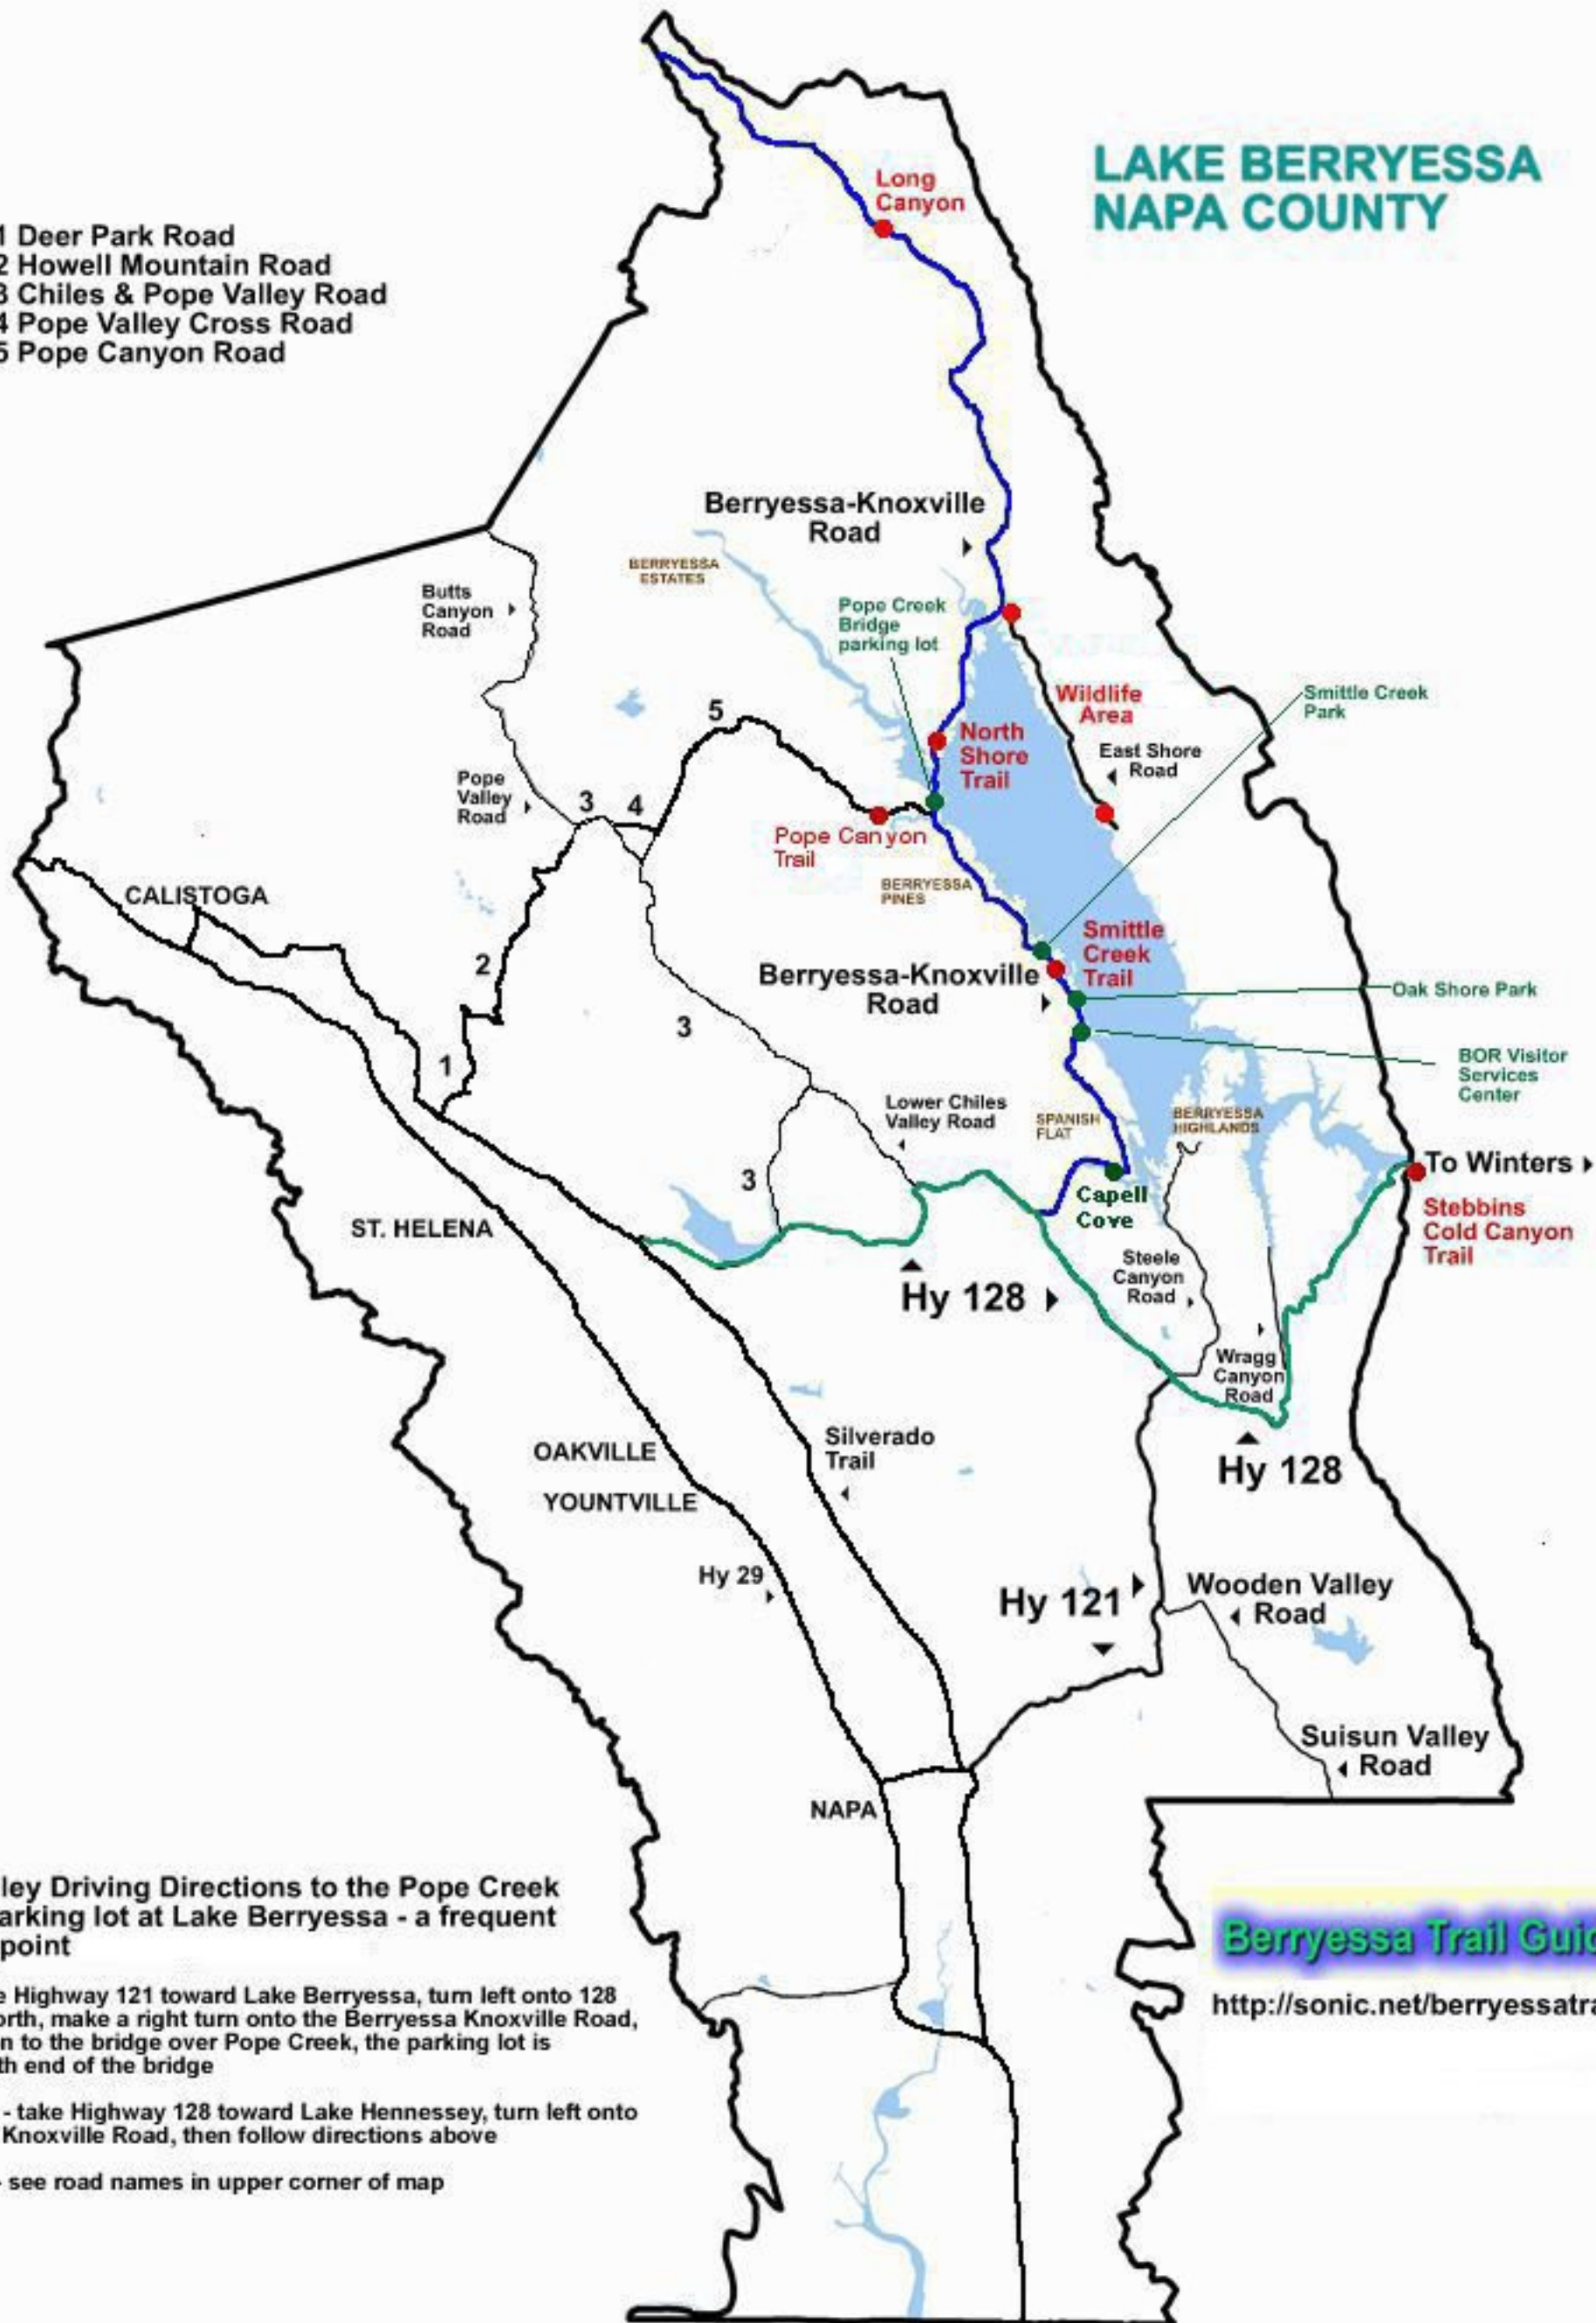

LAKE BERRYESSA NAPA COUNTY

- 1 Deer Park Road
- 2 Howell Mountain Road
- 3 Chiles & Pope Valley Road
- 4 Pope Valley Cross Road
- 5 Pope Canyon Road

Napa Valley Driving Directions to the Pope Creek Bridge parking lot at Lake Berryessa - a frequent meeting point

Napa - take Highway 121 toward Lake Berryessa, turn left onto 128 heading north, make a right turn onto the Berryessa Knoxville Road, continue on to the bridge over Pope Creek, the parking lot is on the north end of the bridge

Mid-Valley - take Highway 128 toward Lake Hennessey, turn left onto Berryessa Knoxville Road, then follow directions above

Up-Valley - see road names in upper corner of map

Berryessa Trail Guide

<http://sonic.net/berryessatrails/>